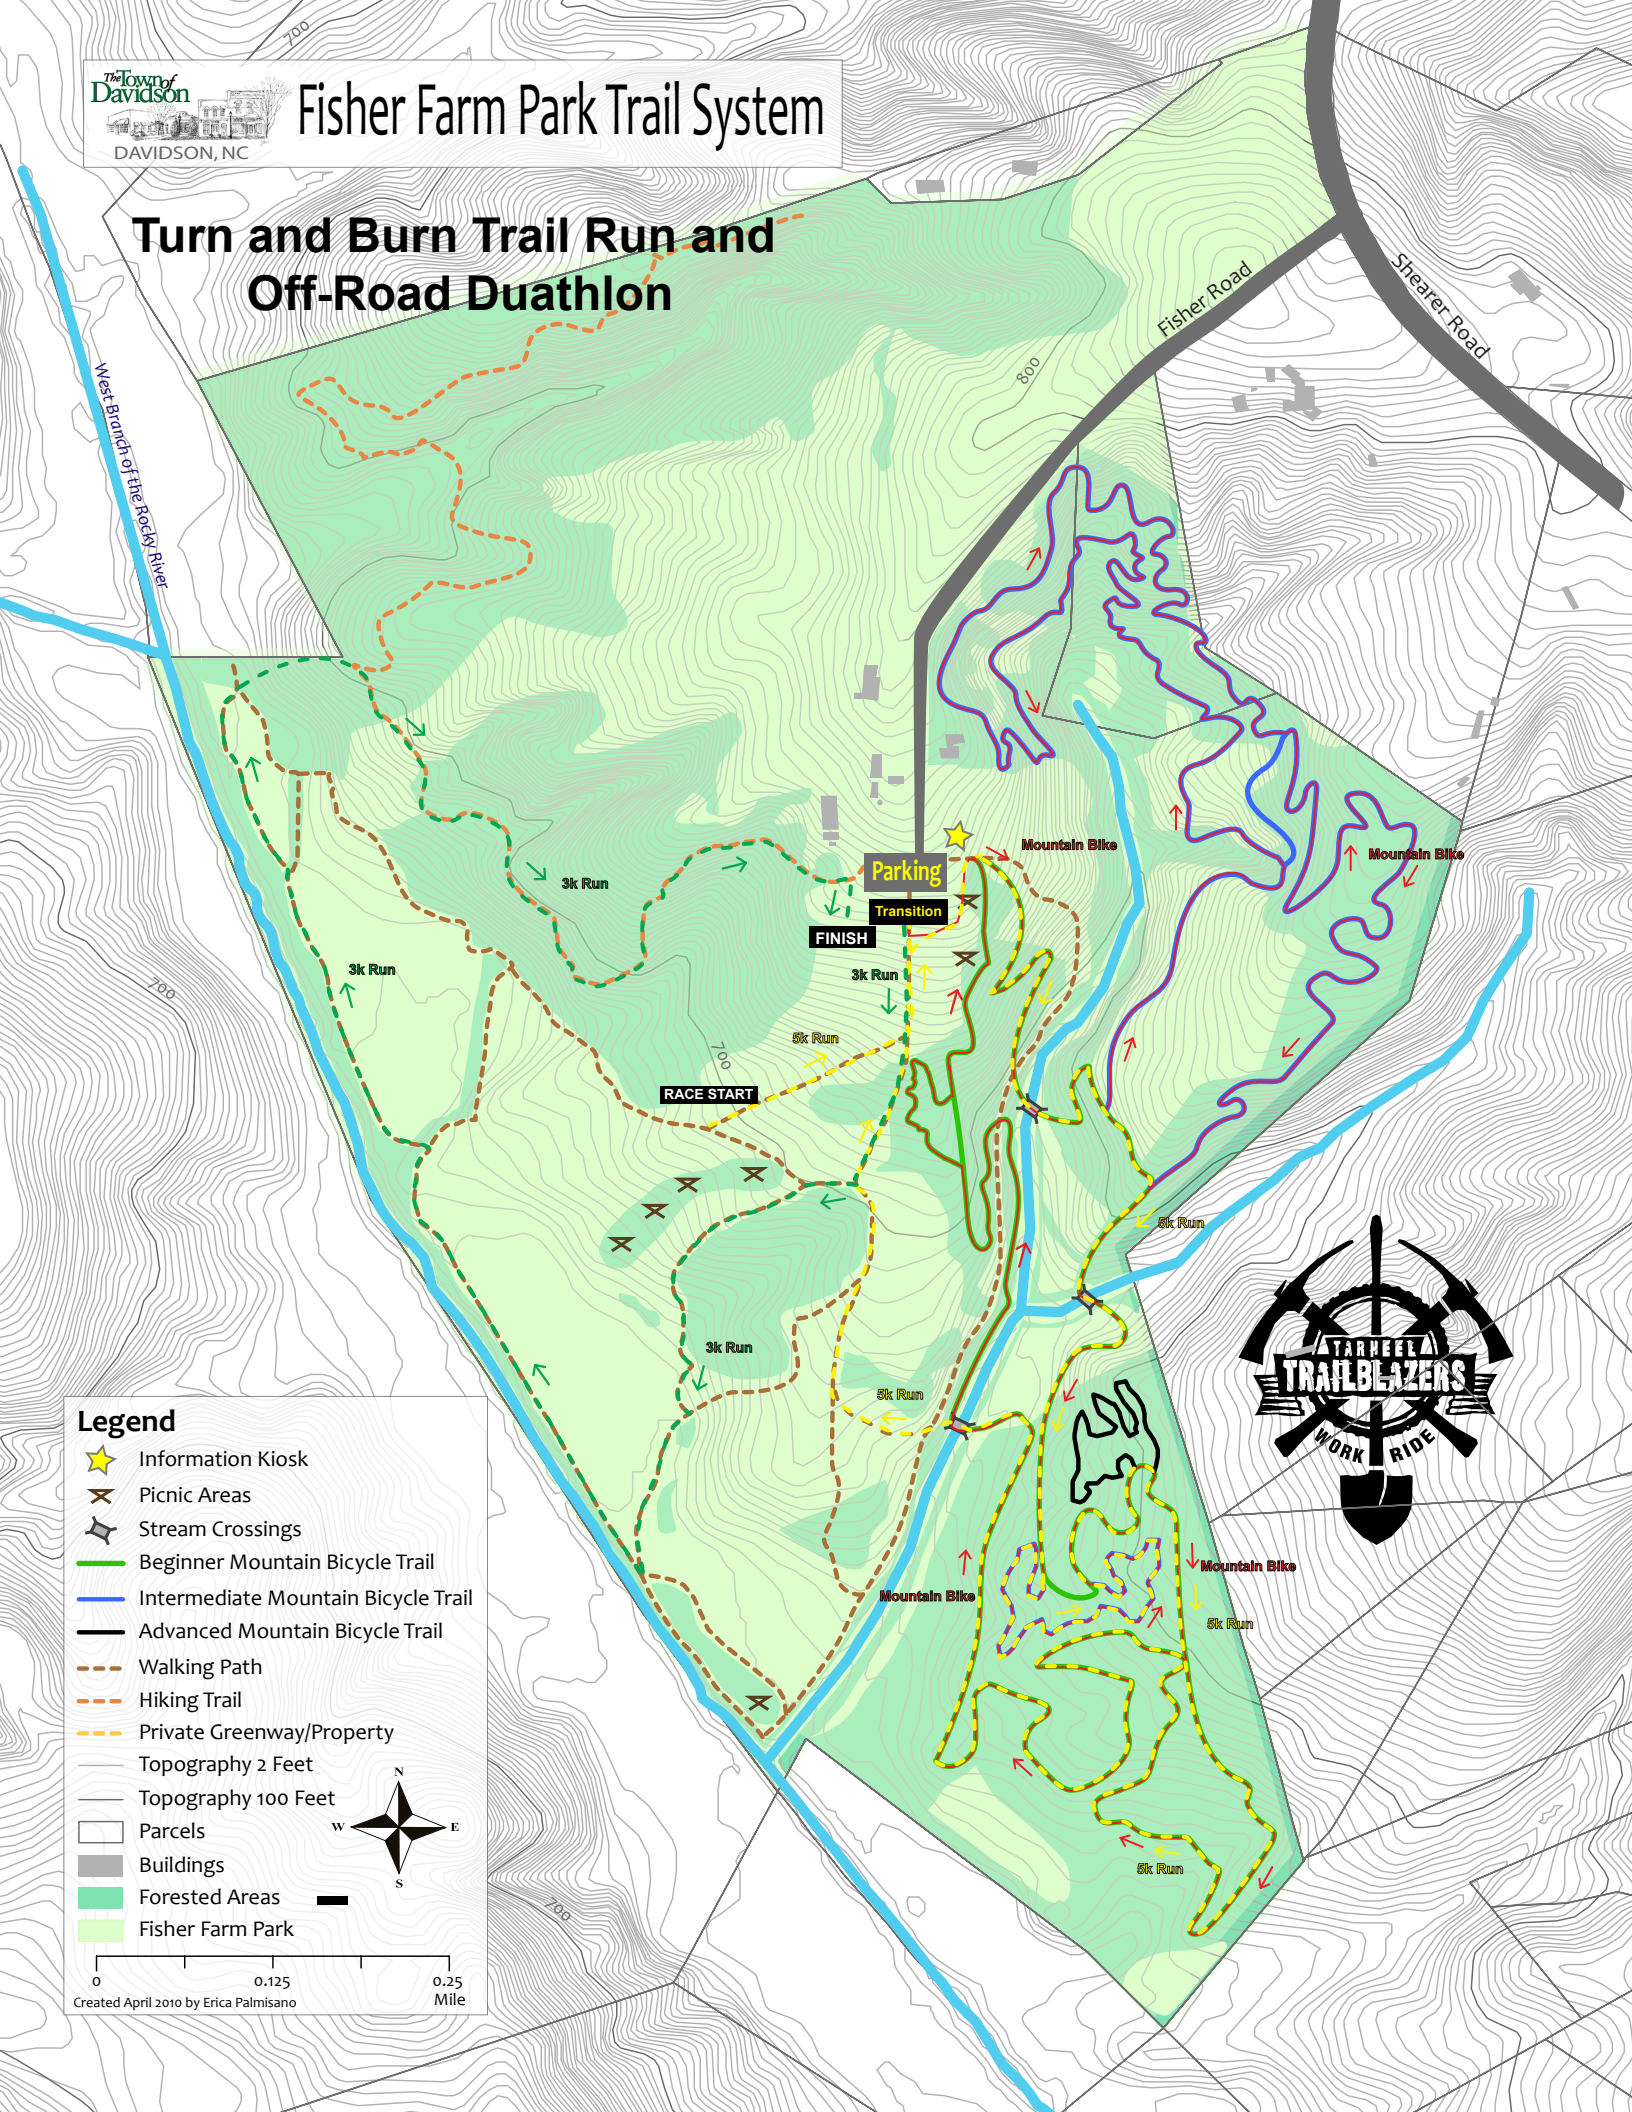

Fisher Farm Park Trail System

Turn and Burn Trail Run and Off-Road Duathlon

Legend

- Information Kiosk
- Picnic Areas
- Stream Crossings
- Beginner Mountain Bicycle Trail
- Intermediate Mountain Bicycle Trail
- Advanced Mountain Bicycle Trail
- Walking Path
- Hiking Trail
- Private Greenway/Property
- Topography 2 Feet
- Topography 100 Feet
- Parcels
- Buildings
- Forested Areas
- Fisher Farm Park

0 0.125 0.25 Mile
Created April 2010 by Erica Palmisano